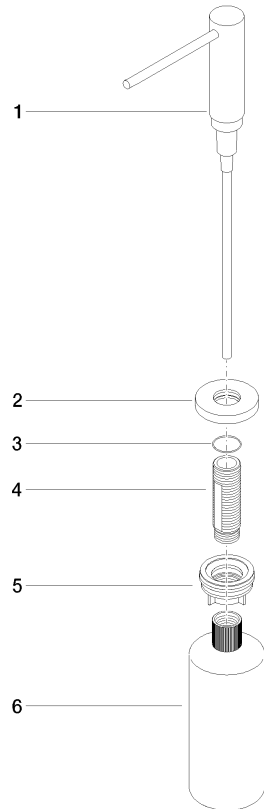

Dispenser with rosette - Chrome

ELIO

82 444 970

- 124mm projection
- 500 ml bottle
- can be filled from the top
- rotating pump head
- height 124 mm
- rosette Ø 55 mm
- hole diameter 25 mm

Fits ELIO, ENO, MEM, META SQUARE, SYNC, TARA and TARA ULTRA

Fits: ELIO, MEM, TARA, TARA ULTRA, META SQUARE

	Chrome	82 444 970-00
	Brushed Platinum	82 444 970-06
	Platinum	82 444 970-08
	Durabress (23kt Gold)	82 444 970-09
	Dark Chrome	82 444 970-19
	Brushed Durabress (23kt Gold)	82 444 970-28
	Matte Black	82 444 970-33
	Brushed Champagne (22kt Gold)	82 444 970-46
	Champagne (22kt Gold)	82 444 970-47
	Brushed Chrome	82 444 970-93
	Brushed Dark Platinum	82 444 970-99

82 444 970

mm [inches]

82 444 970

Parts for other finishes can be found here: [Brushed](#) [Platinum](#)

Spare parts list

No.	Item Number	Name	Quantity used	Delivery time
1	90 10 10 538 00-00	dispenser	1	10
2	90 27 97 506 00-00	rosette	1	10
3	09 14 10 151 90	seal	1	2
4	08 10 10 527 90	holder	1	2
5	05 23 10 001 00 90	fixing set	1	2
6	90 10 10 603 00 90	container	1	2