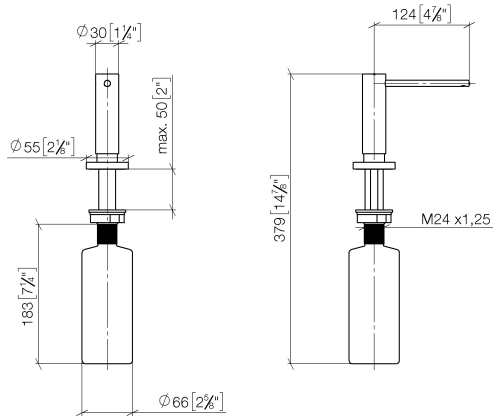

Dispenser with rosette - Chrome

ELIO

82 444 970

- 124mm projection
- 500 ml bottle
- can be filled from the top
- rotating pump head
- height 124 mm
- rosette Ø 55 mm
- hole diameter 25 mm

Fits ELIO, ENO, MEM, META SQUARE, SYNC, TARA and TARA ULTRA

Fits: ELIO, MEM, TARA, TARA ULTRA, META SQUARE

	Chrome	82 444 970-00
	Brushed Platinum	82 444 970-06
	Platinum	82 444 970-08
	Durabress (23kt Gold)	82 444 970-09
	Dark Chrome	82 444 970-19
	Brushed Durabress (23kt Gold)	82 444 970-28
	Matte Black	82 444 970-33
	Brushed Champagne (22kt Gold)	82 444 970-46
	Champagne (22kt Gold)	82 444 970-47
	Brushed Chrome	82 444 970-93
	Brushed Dark Platinum	82 444 970-99

82 444 970

mm [inches]

82 444 970

Parts for other finishes can be found here: [Brushed](#) [Platinum](#)

Spare parts list

No.	Item Number	Name	Quantity used	Delivery time
1	90 10 10 538 00-00	dispenser	1	10
2	90 27 97 506 00-00	rosette	1	10
3	09 14 10 151 90	seal	1	2
4	08 10 10 527 90	holder	1	2
5	05 23 10 001 00 90	fixing set	1	2
6	90 10 10 603 00 90	container	1	2